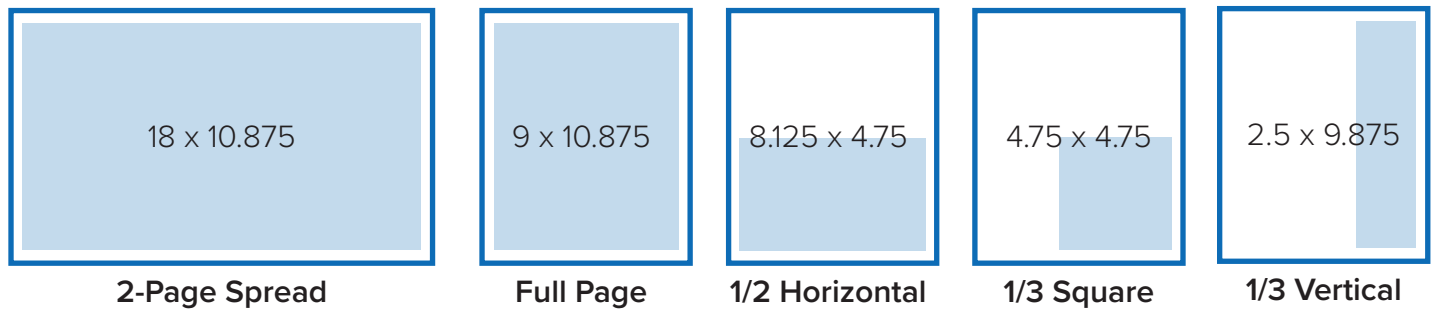

NAB Show Official Guide

30,000 copies distributed onsite. Contains general show information, exhibitor name/booth number, and floor plans. Advertising space is limited.

Map Book Ads

Rates include 4-Color

Back Cover Ad

Bleed: 9 x 10.875 with 1/4 in. bleed on all 4 sides / Limited to 1 spot

$12,000

Inside Front Cover Ad

Bleed: 9 x 10.875 with 1/4 in. bleed on all 4 sides / Limited to 1 spot

$9,000

Inside Back Cover Ad

Bleed: 9 x 10.875 with 1/4 in. bleed on all 4 sides / Limited to 1 spot

$7,000

Pages 3, 5, 7, 9, 11

Bleed: 9 x 10.875 with 1/4 in. bleed on all 4 sides / Limited to 1 spot per page

$7,875

2-Page Spread Ad

Bleed: 18 x 10.875 with 1/4 in. bleed on all 4 sides

$11,950

Full Page Ad

Bleed: 9 x 10.875 with 1/4 in. bleed on all 4 sides

$5,000

1/2 Horizontal Ad

Bleed: 8.125 x 4.75 with 1/4 in. bleed on all 4 sides

$3,000

1/3 Square Ad

Bleed: 4.75 x 4.75 with 1/4 in. bleed on all 4 sides

$2,000

1/3 Vertical Ad

Bleed: 2.5 x 9.875 with 1/4 in. bleed on all 4 sides

$2,000