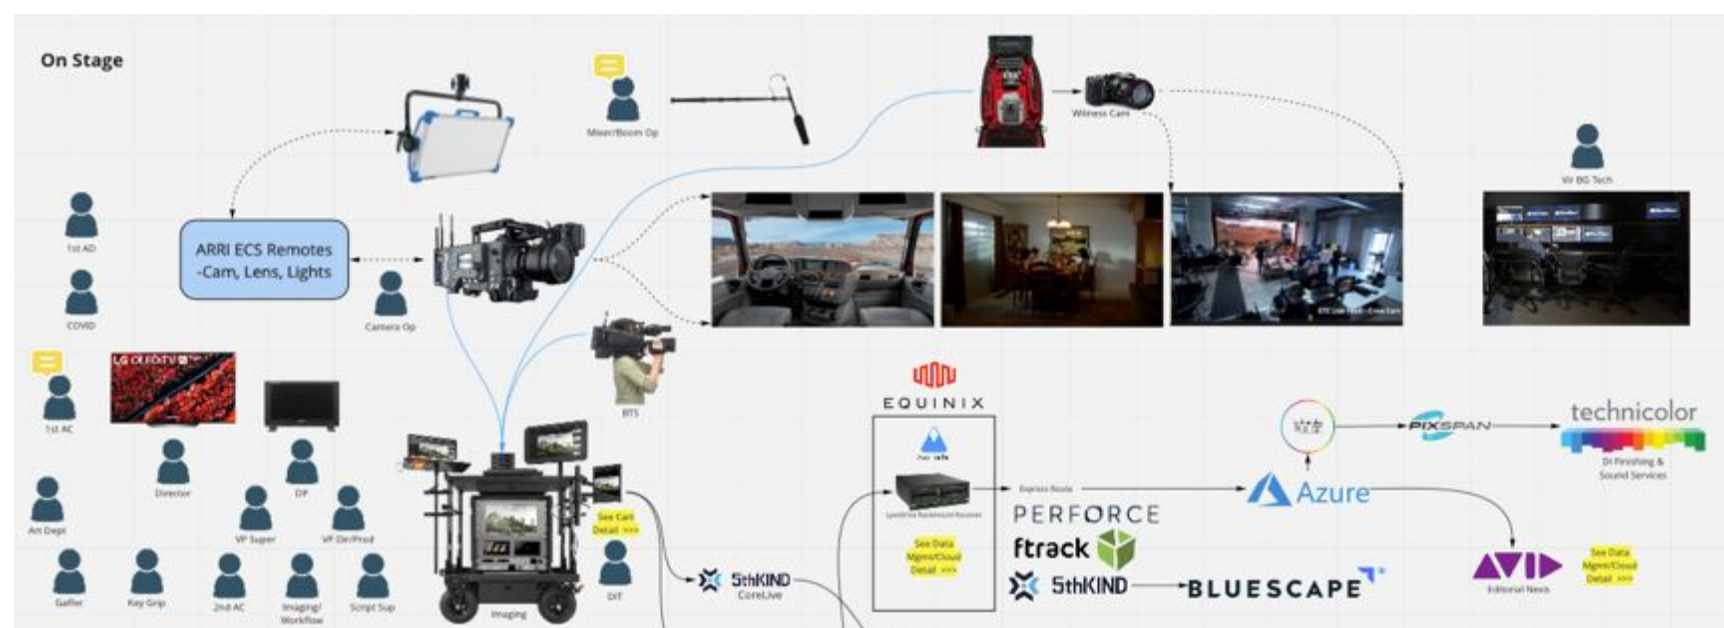

ETC's The Ripple Effect

“ HOW DO WE GET BACK TO WORK IN A POST-COVID WORLD.

#1

VIRTUAL & REMOTE PRODUCTION (POST-COVID CONSIDERATIONS)

#2

SECURITY, SHARED IDENTITY & ACCESS MANAGEMENT

#3

CLOUD WORKFLOWS, MANIFEST & ORGANIZATION ORCHESTRATION

<https://www.rippleeffectfilm.com/>