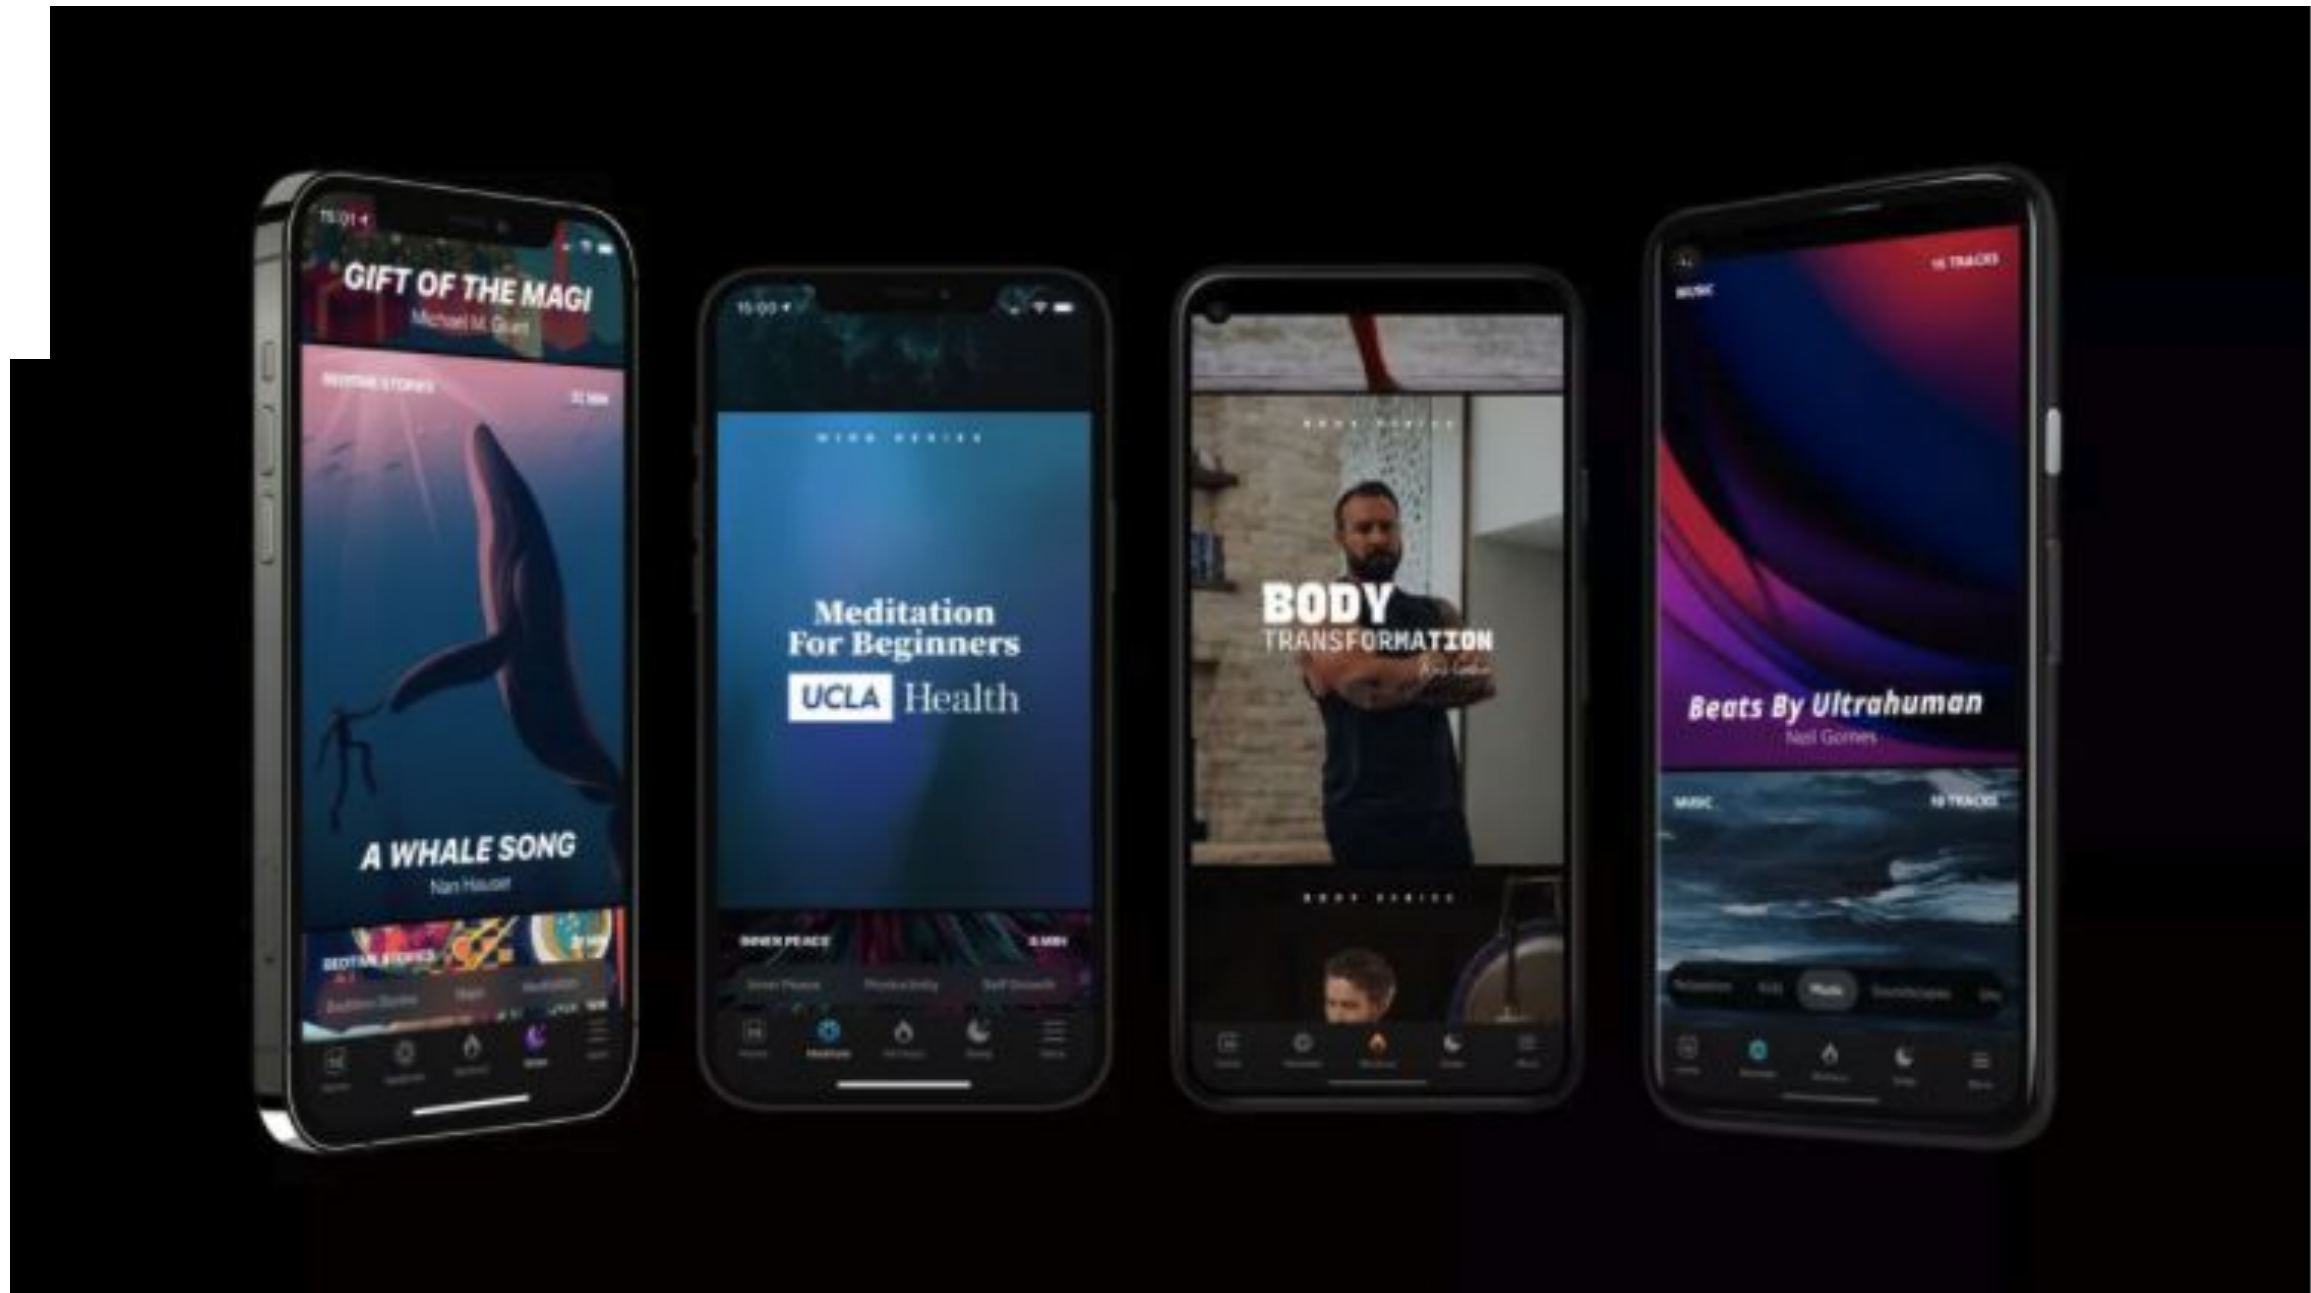

Charlie Fink's

conferences, training, education, and
remote team collaboration

NVIDIA Uses AI to Slash Bandwidth on Video Calls

Facebook's Infinite Office

With Infinite Office, you can put on the headset and be transported to a virtual office space that you can make as big or small as you wish. You can also add multiple customizable screens, which mimics a multiple monitor setup.

2021 – The Year of Mental Health and Fitness

SAMSUNG

Home is where the health is

Samsung Health is now available on select Samsung Smart TVs. Enjoy free premium classes, start new wellness routines and even get the whole household moving with family challenges and more. All from the comfort of your home.

Smart tracker

Unique Partnerships

is Pricing Recipes Healthy Living

Attend ▾ Sh

With Amazon Halo, a new wearable health band and service, you'll get a more complete picture of how your daily habits affect your health, plus expert-backed guidance to turn your data into results.