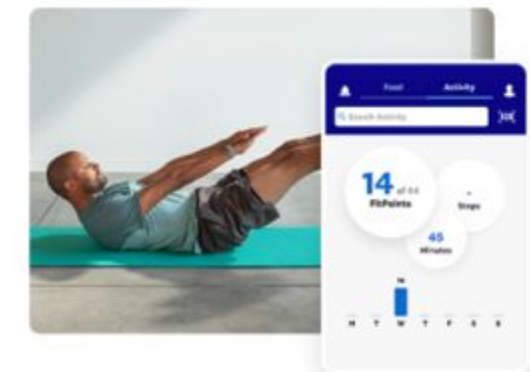

is Pricing Recipes Healthy Living

Attend ▾ Sh

With Amazon Halo, a new wearable health band and service, you'll get a more complete picture of how your daily habits affect your health, plus expert-backed guidance to turn your data into results.

How long, and how intensely you move, it will automatically seamlessly convert your activity to FitPoints. Plus, that info app with more details, so you can better track toward