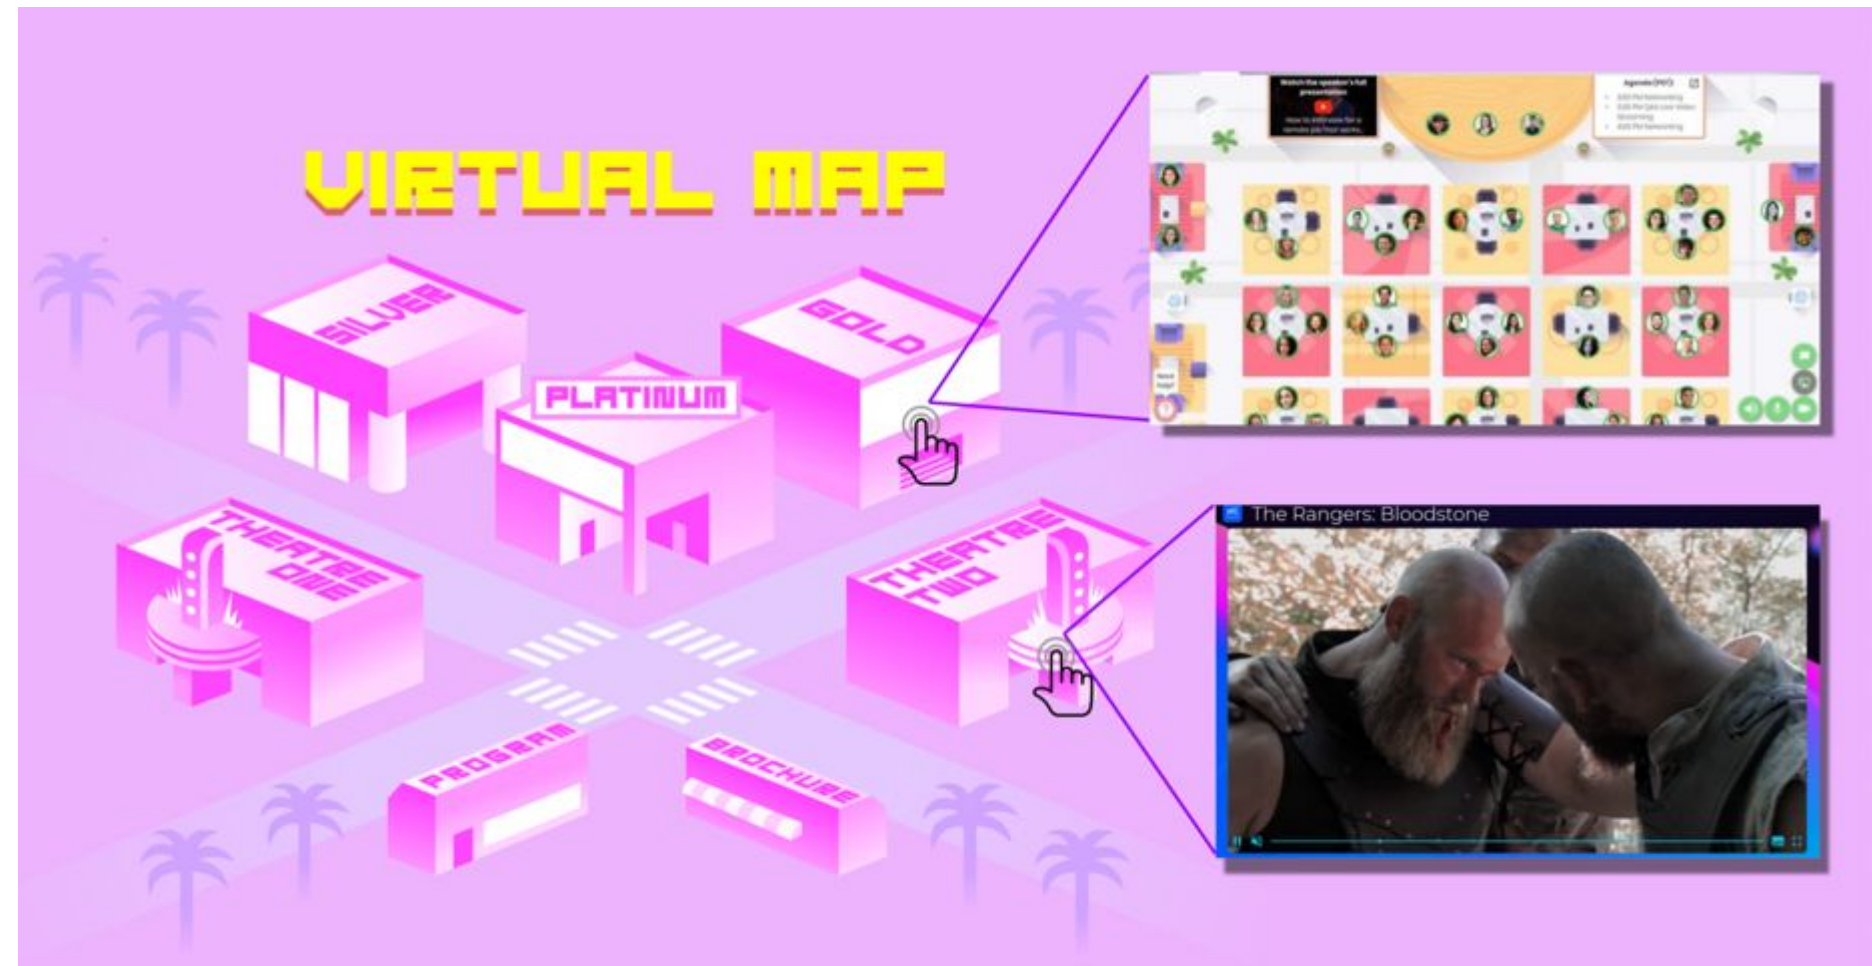

Cameras and Lights

Razer Kiyo vs Logitech C920

Streaming Platforms

From This

To Branded and Broadcast Quality

Browser Based

Virtual Production

A **LED wall** is a bit of a different technology than projection. It is an emissive vs reflective method of displaying an image. ... It is made up of multiple panels which are made up of smaller modules which then have multiple multi-color **LED's** on them.